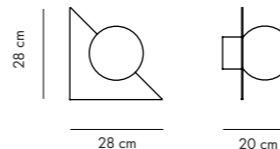

CANDY LITTLE Triangle S