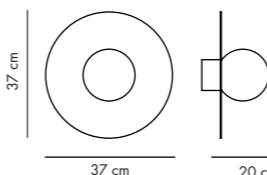

HULA HOOP - with cord

DESIGN Stefan Borselius
 MATERIAL Globe in opaline glass, ring in powder-coated steel.
 DIMENSIONS L33 x D17 x H31 cm, Glass globe Ø18 cm
 PACKAGING Kg
 NET WEIGHT Corded
 VERSIONS G9. Bulb included.
 SOCKET CE / IP20
 CERTIFICATION/IP Textil woven cord length 230 cm.

CANDY wall light

CANDY BIG CIRCLE 180 S

DESIGN Maria Gustavsson & Petra Lijla
 MATERIAL Globe in opaline glass, Body in powder-coated steel.
 DIMENSIONS L37 x D20 x H22 cm, Glass globe Ø16 cm
 PACKAGING L58 x D38x H29 cm
 NET WEIGHT 2,5 Kg
 VERSIONS Hard wired. Can be mounted in any direction.
 SOCKET E14. Bulb in not included, we recommend LED Light source E14, warm/white.
 CERTIFICATION/IP CE / IP20
 CABLE NO. If you like with cable add EXTRAS. Textil woven cord length 230 cm.

CANDY BIG CIRCLE 270 S

DESIGN Maria Gustavsson
 MATERIAL Globe in opaline glass, Body in powder-coated steel.
 DIMENSIONS L37 x D20 x H37 cm, Glass globe Ø16 cm
 PACKAGING L58 x D38x H29 cm
 NET WEIGHT 3,5 Kg
 VERSIONS Hard wired. Can be mounted in any direction.
 SOCKET E14. Bulb in not included, we recommend LED Light source E14, warm/white.
 CERTIFICATION/IP CE / IP20
 CABLE NO. If you like with cable add EXTRAS. Textil woven cord length 230 cm.

CANDY BIG CIRCLE 360 S

DESIGN Maria Gustavsson
 MATERIAL Globe in opaline glass, Body in powder-coated steel.
 DIMENSIONS L37 x D20 x H37 cm, Glass globe Ø16 cm
 PACKAGING L58 x D38x H29 cm
 NET WEIGHT 4 Kg
 VERSIONS Hard wired. Can be mounted in any direction.
 SOCKET E14. Bulb in not included, we recommend LED Light source E14, warm/white.
 CERTIFICATION/IP CE / IP20
 CABLE NO. If you like with cable add EXTRAS. Textil woven cord length 230 cm.