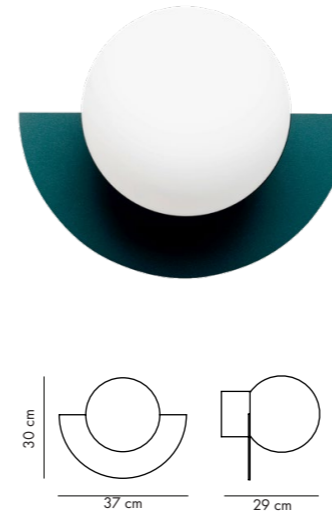

CANDY BIG CIRCLE 180 L (Previously C.LAMP Big)