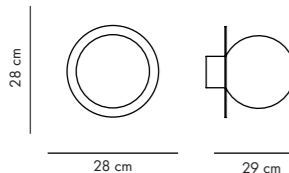

CANDY LITTLE CIRCLE 360 L