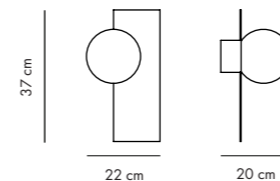

CANDY BIG Rectangle S