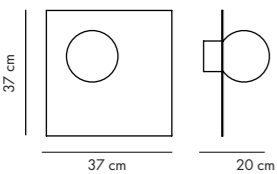

DESIGN Maria Gustavsson
MATERIAL Globe in opaline glass, Body in powder-coated steel.
DIMENSIONS L37 x D20 x H37 cm, Glass globe Ø16 cm.
PACKAGING L58 x D38x H29 cm
NET WEIGHT 4,5 Kg
VERSIONS Hard wired. Can be mounted in any direction.
SOCKET E14. Bulb in not included, we recommend LED Light source E14, warm/white.
CERTIFICATION/IP CE / IP20
CABLE NO. If you like with cable add EXTRAS. Textil woven cord length 230 cm.

ITEM NO.	COLOUR	RAL	EAN CODE	LEAD TIME	CONTRACT PRICE	
CANSQLO1	Bubblegum Pink	3015	7350100010021	4-6 weeks	368 EUR	
CANSQLO2	Peacock Green	6004	7350100010069			
CANSQLO3	Sunshine Yellow	1016	7350100010090			
CANSQLO4	Strawberry Red	3020	7350100010113			
CANSQLO5	Cottoncandy White	9003	7350100010137			
CANSQLO6	Ninja Black	9005	7350100010144			
CANSQLO7	Scandi Blue	5024	7350100010151			
CANSQLO12	Zesty Orange	2010	7350100010168			
CANSQLO13	Electric Blue	5005	7350100010175			
CANSQLO14	Sandcastle Ochre	1024	7350100010182			
EXTRAS						
CANCORD	Cord & Switch					20 EUR
CANCORDUK	Cord & Switch UK					24 EUR