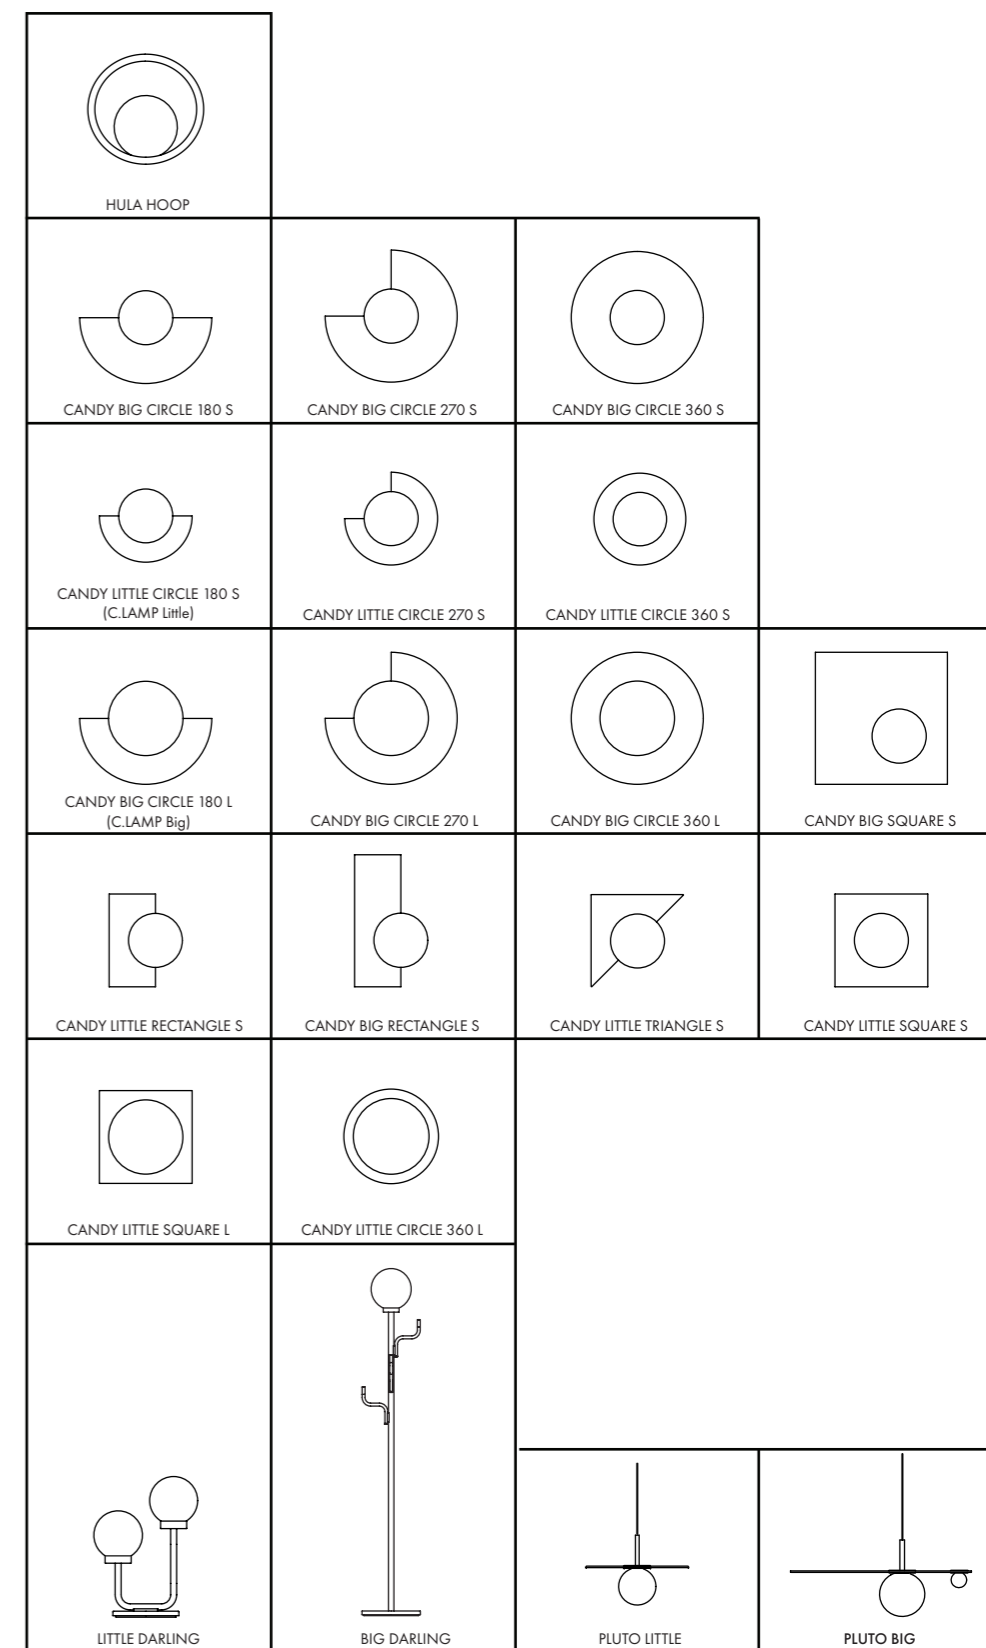

REPLACEMENT GLOBE Ø22 cm 17

ACCESSORIES

DIAGONAL wall basket

DIAGONAL SMALL 18

DIAGONAL MEDIUM

DIAGONAL LARGE

OH MY mini sculpture

OH MY Mini sculpture 19

HULA HOOP wall light

HULA HOOP - hardwired

DESIGN Stefan Borselius
 MATERIAL Globe in opaline glass, ring in powder-coated steel.
 DIMENSIONS L33 x D17 x H31 cm, Glass globe Ø18 cm
 PACKAGING Kg
 NET WEIGHT Hard wired.
 VERSIONS G9. Bulb included.
 SOCKET CE / IP20
 CERTIFICATION/IP NO.

CANDY wall light

CANDY BIG CIRCLE 180 S

DESIGN Maria Gustavsson & Petra Lijla
 MATERIAL Globe in opaline glass, Body in powder-coated steel.
 DIMENSIONS L37 x D20 x H22 cm, Glass globe Ø16 cm
 PACKAGING L58 x D38x H29 cm
 NET WEIGHT 2,5 Kg
 VERSIONS Hard wired. Can be mounted in any direction.
 SOCKET E14. Bulb in not included, we recommend LED Light source E14, warm/white.
 CERTIFICATION/IP CE / IP20
 CABLE NO. If you like with cable add EXTRAS. Textil woven cord length 230 cm.