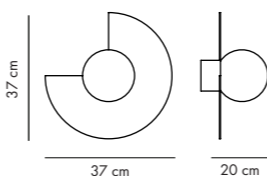

HULA HOOP - with cord

DESIGN Stefan Borselius
 MATERIAL Globe in opaline glass, ring in powder-coated steel.
 DIMENSIONS L33 x D17 x H31 cm, Glass globe Ø18 cm
 PACKAGING Kg
 NET WEIGHT Corded
 VERSIONS G9. Bulb included.
 SOCKET CE / IP20
 CERTIFICATION/IP Textil woven cord length 230 cm.

CANDY wall light

CANDY BIG CIRCLE 180 S

DESIGN Maria Gustavsson & Petra Lijla
 MATERIAL Globe in opaline glass, Body in powder-coated steel.
 DIMENSIONS L37 x D20 x H22 cm, Glass globe Ø16 cm
 PACKAGING L58 x D38x H29 cm
 NET WEIGHT 2,5 Kg
 VERSIONS Hard wired. Can be mounted in any direction.
 SOCKET E14. Bulb in not included, we recommend LED Light source E14, warm/white.
 CERTIFICATION/IP CE / IP20
 CABLE NO. If you like with cable add EXTRAS. Textil woven cord length 230 cm.

CANDY BIG CIRCLE 270 S

DESIGN Maria Gustavsson
 MATERIAL Globe in opaline glass, Body in powder-coated steel.
 DIMENSIONS L37 x D20 x H37 cm, Glass globe Ø16 cm
 PACKAGING L58 x D38x H29 cm
 NET WEIGHT 3,5 Kg
 VERSIONS Hard wired. Can be mounted in any direction.
 SOCKET E14. Bulb in not included, we recommend LED Light source E14, warm/white.
 CERTIFICATION/IP CE / IP20
 CABLE NO. If you like with cable add EXTRAS. Textil woven cord length 230 cm.

CANDY BIG CIRCLE 360 S

DESIGN Maria Gustavsson
 MATERIAL Globe in opaline glass, Body in powder-coated steel.
 DIMENSIONS L37 x D20 x H37 cm, Glass globe Ø16 cm
 PACKAGING L58 x D38x H29 cm
 NET WEIGHT 4 Kg
 VERSIONS Hard wired. Can be mounted in any direction.
 SOCKET E14. Bulb in not included, we recommend LED Light source E14, warm/white.
 CERTIFICATION/IP CE / IP20
 CABLE NO. If you like with cable add EXTRAS. Textil woven cord length 230 cm.