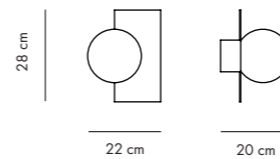

CANDY BIG CIRCLE 360 S

DESIGN Maria Gustavsson
 MATERIAL Globe in opaline glass, Body in powder-coated steel.
 DIMENSIONS L37 x D20 x H37 cm, Glass globe Ø16 cm
 PACKAGING L58 x D38x H29 cm
 NET WEIGHT 4 Kg
 VERSIONS Hard wired. Can be mounted in any direction.
 SOCKET E14. Bulb in not included, we recommend LED Light source E14, warm/white.
 CERTIFICATION/IP CE / IP20
 CABLE NO. If you like with cable add EXTRAS. Textil woven cord length 230 cm.

CANDY BIG CIRCLE 360 L

DESIGN Maria Gustavsson
MATERIAL Globe in opaline glass, Body in powder-coated steel.
DIMENSIONS L28 x D20 x H22 cm, Glass globe Ø16 cm.
PACKAGING L58 x D38 x H29 cm
NET WEIGHT 4,5 Kg
VERSIONS Hard wired. Can be mounted in any direction.
SOCKET E27. Bulb in not included, we recommend LED Light source E27, warm/white.
CERTIFICATION/IP CE / IP20
CABLE NO. If you like with cable add EXTRAS. Textil woven cord length 230 cm.

CANDY LAMPS Pick & Mix your dream team!

CANDY BIG SQUARE S

DESIGN Maria Gustavsson
 MATERIAL Globe in opaline glass, Body in powder-coated steel.
 DIMENSIONS L37 x D20 x H37 cm, Glass globe Ø16 cm.
 PACKAGING L58 x D38x H29 cm
 NET WEIGHT 4,5 Kg
 VERSIONS Hard wired. Can be mounted in any direction.
 SOCKET E14. Bulb in not included, we recommend LED Light source E14, warm/white.
 CERTIFICATION/IP CE / IP20
 CABLE NO. If you like with cable add EXTRAS. Textil woven cord length 230 cm.

CANDY LITTLE Rectangle S

DESIGN Maria Gustavsson
 MATERIAL Globe in opaline glass, Body in powder-coated steel.
 DIMENSIONS L22 x D20 x H28 cm, Glass globe Ø16 cm.
 PACKAGING L39 x D29x H21 cm.
 NET WEIGHT 2 Kg
 VERSIONS Hard wired. Can be mounted in any direction.
 SOCKET E14. Bulb in not included, we recommend LED Light source E14, warm/white.
 CERTIFICATION/IP CE / IP20
 CABLE NO. If you like with cable add EXTRAS. Textil woven cord length 230 cm.