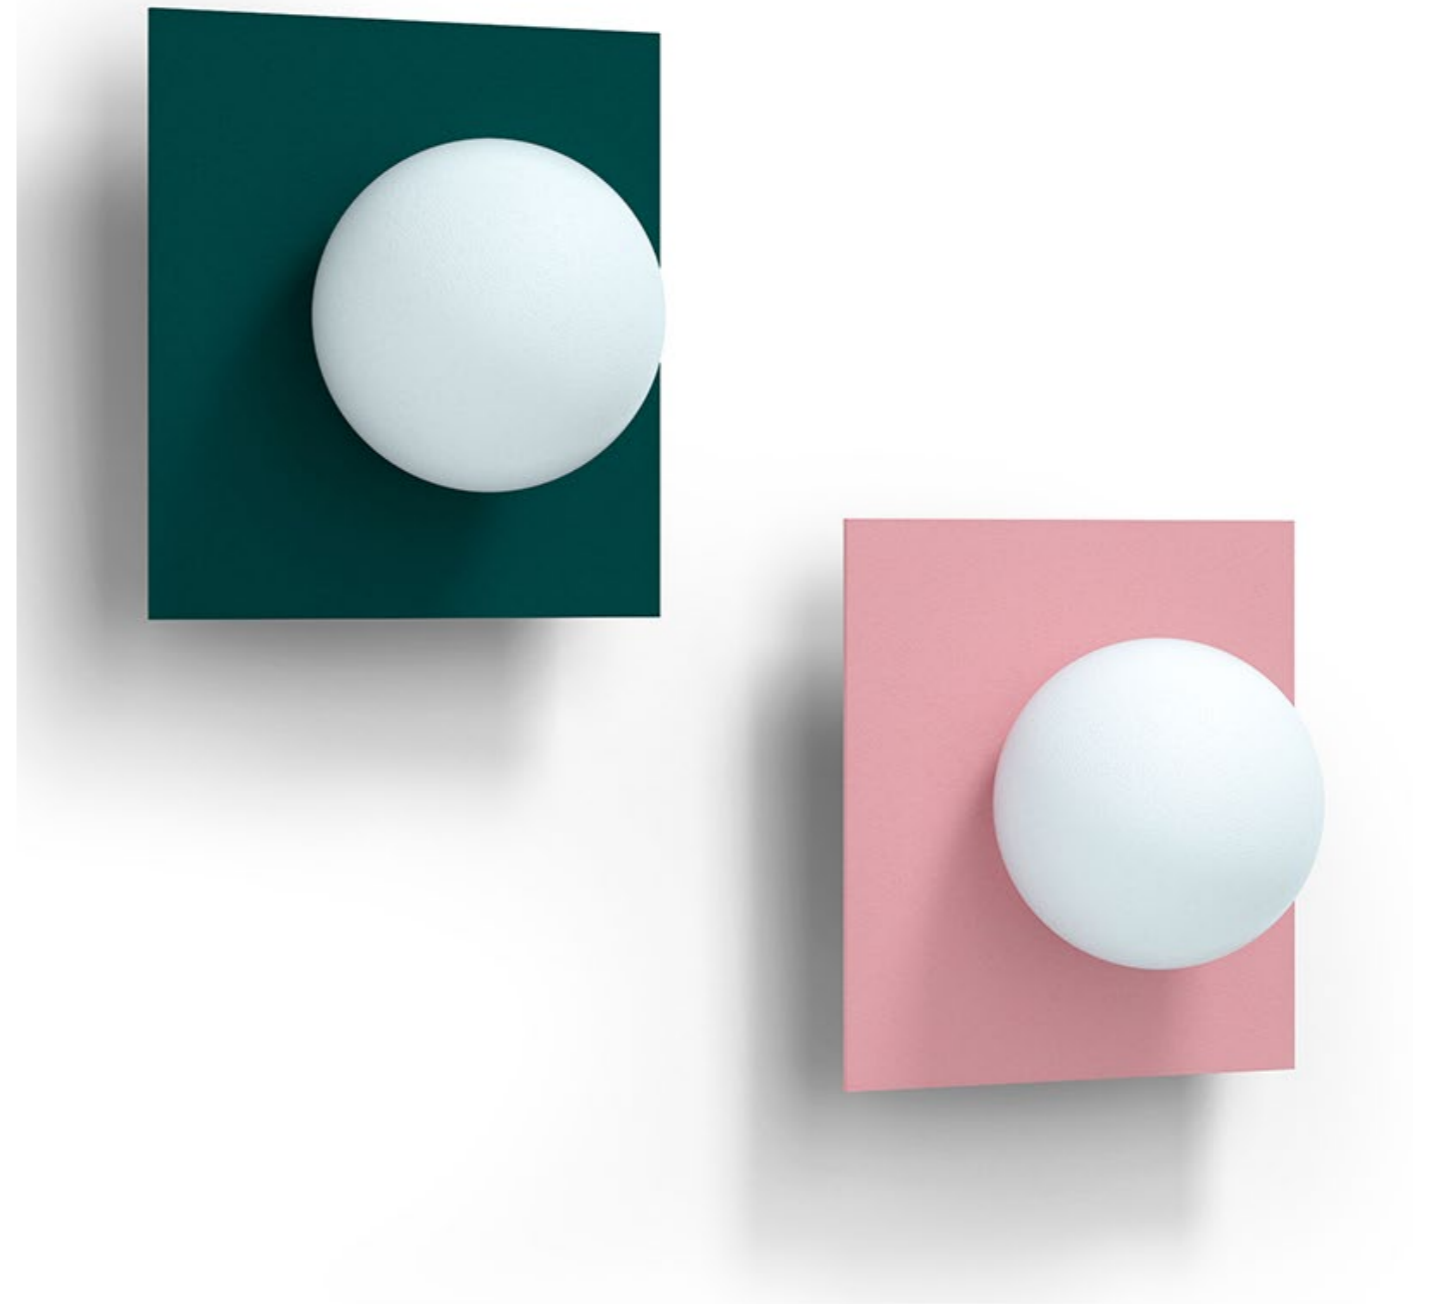

CANDY LITTLE CIRCLE 360 L

DESIGN Maria Gustavsson
MATERIAL Globe in opaline glass, Body in powder-coated steel.
DIMENSIONS L28 x D29 x H28 cm, Glass globe Ø22 cm.
PACKAGING L39 x D29x H21 cm
NET WEIGHT 2,5 Kg
VERSIONS Hard wired. Can be mounted in any direction.
SOCKET E14. Bulb in not included, we recommend LED Light source E14, warm/white.
CERTIFICATION/IP CE / IP20
CABLE NO. If you like with cable add EXTRAS. Textil woven cord length 230 cm.

ITEM NO.	COLOUR	RAL	EAN CODE	LEAD TIME	CONTRACT PRICE
CAN360M01	Bubblegum Pink	3015	7350100010045	4-6 weeks	336 EUR
CAN360M02	Peacock Green	6004	7350100010052		
CAN360M03	Sunshine Yellow	1016	7350100010069		
CAN360M04	Strawberry Red	3020	7350100010076		
CAN360M05	Cottoncandy White	9003	7350100010083		
CAN360M06	Ninja Black	9005	7350100010090		
CAN360M07	Scandi Blue	5024	7350100010106		
CAN360M12	Zesty Orange	2010	7350100010113		
CAN360M13	Electric Blue	5005	7350100010120		
CAN360M14	Sandcastle Ochre	1024	7350100010137		
EXTRAS					
CANCORD	Cord & Switch				20 EUR
CANCORDUK	Cord & Switch UK				24 EUR

CANDY LITTLE SQUARE S