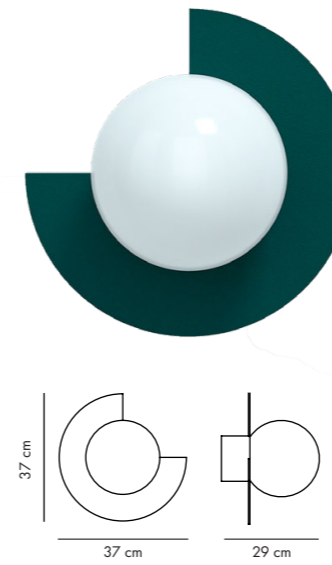

CANDY BIG CIRCLE 270 L

DESIGN Maria Gustavsson
MATERIAL Globe in opaline glass, Body in powder-coated steel.
DIMENSIONS L37 x D29 x H37 cm, Glass globe Ø22 cm
PACKAGING L58 x D38 x H29 cm
NET WEIGHT 6 Kg
VERSIONS Hard wired. Can be mounted in any direction.
SOCKET E27. Bulb in not included, we recommend LED Light source E27, warm/white.
CERTIFICATION/IP CE / IP20
CABLE NO. If you like with cable add EXTRAS. Textil woven cord length 230 cm.

ITEM NO.	COLOUR	RAL	EAN CODE	LEAD TIME	CONTRACT PRICE
CAN270XL01	Bubblegum Pink	3015	7350100010342	4-6 weeks	384 EUR
CAN270XL02	Peacock Green	6004	7350100010359		
CAN270XL03	Sunshine Yellow	1016	7350100010366		
CAN270XL04	Strawberry Red	3020	7350100010373		
CAN270XL05	Cottoncandy White	9003	7350100010380		
CAN270XL06	Ninja Black	9005	7350100010397		
CAN270XL07	Scandi Blue	5024	7350100010403		
CAN270XL12	Zesty Orange	2010	7350100010410		
CAN270XL13	Electric Blue	5005	7350100010427		
CAN270XL14	Sandcastle Ochre	1024	7350100010434		
EXTRAS					
CANCORD	Cord & Switch				20 EUR
CANCORDUK	Cord & Switch UK				24 EUR