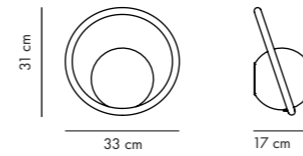

HULA HOOP - hardwired