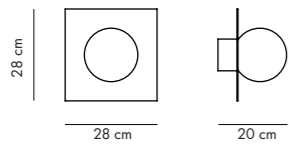

CANDY LITTLE SQUARE S