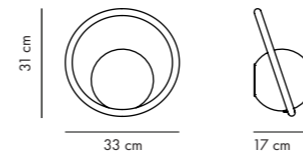

HULA HOOP wall light

HULA HOOP - hardwired

DESIGN Stefan Borselius
 MATERIAL Globe in opaline glass, ring in powder-coated steel.
 DIMENSIONS L33 x D17 x H31 cm, Glass globe Ø18 cm
 PACKAGING Kg
 NET WEIGHT Hard wired.
 VERSIONS G9. Bulb included.
 SOCKET CE / IP20
 CERTIFICATION/IP NO.

HULA HOOP - with cord

DESIGN Stefan Borselius
 MATERIAL Globe in opaline glass, ring in powder-coated steel.
 DIMENSIONS L33 x D17 x H31 cm, Glass globe Ø18 cm
 PACKAGING Kg
 NET WEIGHT Corded
 VERSIONS G9. Bulb included.
 SOCKET CE / IP20
 CERTIFICATION/IP Textil woven cord length 230 cm.

CANDY wall light

CANDY BIG CIRCLE 180 S

DESIGN Maria Gustavsson & Petra Lijla
 MATERIAL Globe in opaline glass, Body in powder-coated steel.
 DIMENSIONS L37 x D20 x H22 cm, Glass globe Ø16 cm
 PACKAGING L58 x D38x H29 cm
 NET WEIGHT 2,5 Kg
 VERSIONS Hard wired. Can be mounted in any direction.
 SOCKET E14. Bulb in not included, we recommend LED Light source E14, warm/white.
 CERTIFICATION/IP CE / IP20
 CABLE NO. If you like with cable add EXTRAS. Textil woven cord length 230 cm.

CANDY BIG CIRCLE 360 S

DESIGN Maria Gustavsson
 MATERIAL Globe in opaline glass, Body in powder-coated steel.
 DIMENSIONS L37 x D20 x H37 cm, Glass globe Ø16 cm
 PACKAGING L58 x D38x H29 cm
 NET WEIGHT 4 Kg
 VERSIONS Hard wired. Can be mounted in any direction.
 SOCKET E14. Bulb in not included, we recommend LED Light source E14, warm/white.
 CERTIFICATION/IP CE / IP20
 CABLE NO. If you like with cable add EXTRAS. Textil woven cord length 230 cm.