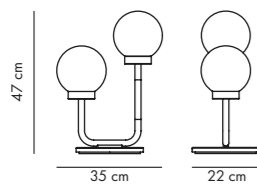

CANDY LITTLE Rectangle S

DESIGN Maria Gustavsson
 MATERIAL Globe in opaline glass, Body in powder-coated steel.
 DIMENSIONS L22 x D20 x H28 cm, Glass globe Ø16 cm.
 PACKAGING L39 x D29x H21 cm.
 NET WEIGHT 2 Kg
 VERSIONS Hard wired. Can be mounted in any direction.
 SOCKET E14. Bulb in not included, we recommend LED Light source E14, warm/white.
 CERTIFICATION/IP CE / IP20
 CABLE NO. If you like with cable add EXTRAS. Textil woven cord length 230 cm.

CANDY LITTLE CIRCLE 360 L

DESIGN Maria Gustavsson
 MATERIAL Globe in opaline glass, Body in powder-coated steel.
 DIMENSIONS L28 x D29 x H28 cm, Glass globe Ø22 cm.
 PACKAGING L39 x D29x H21 cm
 NET WEIGHT 2,5 Kg
 VERSIONS Hard wired. Can be mounted in any direction.
 SOCKET E14. Bulb in not included, we recommend LED Light source E14, warm/white.
 CERTIFICATION/IP CE / IP20
 CABLE NO. If you like with cable add EXTRAS. Textil woven cord length 230 cm.

PICK YOUR RECYCLED PLASTIC BODY

PLUTO BIG pendent

BIG DARLING Floor lamp & hanger

LITTLE DARLING table lamp

DESIGN Maria Gustavsson
 MATERIAL Leather, Opal Globe, Metal, Switch, Textile overlay cable, Cork.
 DIMENSIONS L35 x D22 x H47 cm
 PACKAGING L42 x D28 x H 40 cm
 NET WEIGHT 7 Kg
 VERSIONS Table lamp
 SOCKET E14. Bulb in not included, we recommend LED Light source E14, warm/white.
 CERTIFICATION/IP CE / IP20
 CABLE Textil woven cord length 250 cm.

BIG DARLING floor lamp & hanger

DESIGN Maria Gustavsson
 MATERIAL Metal, Brass, Opal Globe, Dimmer.
 DIMENSIONS Base Ø34, H185 cm. Glass globe Ø22
 PACKAGING L168 x D38 x H28cm
 NET WEIGHT 15 Kg
 VERSIONS Floor lamp with brass hanger.
 SOCKET E27. Bulb included, we recommend LED Light source E27, warm/white.
 CERTIFICATION/IP CE / IP20
 CABLE Cord length 250 cm. Dimmer.