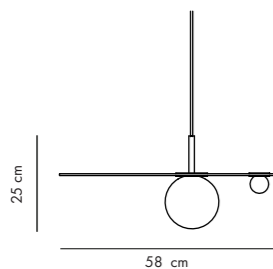

PICK YOUR RECYCLED PLASTIC BODY