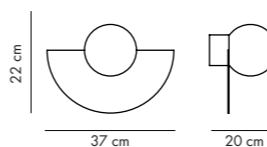

HULA HOOP - with cord

DESIGN Stefan Borselius
 MATERIAL Globe in opaline glass, ring in powder-coated steel.
 DIMENSIONS L33 x D17 x H31 cm, Glass globe Ø18 cm
 PACKAGING Kg
 NET WEIGHT Corded
 VERSIONS G9. Bulb included.
 SOCKET CE / IP20
 CERTIFICATION/IP Textil woven cord length 230 cm.

CANDY wall light

CANDY BIG CIRCLE 180 S

DESIGN Maria Gustavsson & Petra Lijla
 MATERIAL Globe in opaline glass, Body in powder-coated steel.
 DIMENSIONS L37 x D20 x H22 cm, Glass globe Ø16 cm
 PACKAGING L58 x D38x H29 cm
 NET WEIGHT 2,5 Kg
 VERSIONS Hard wired. Can be mounted in any direction.
 SOCKET E14. Bulb in not included, we recommend LED Light source E14, warm/white.
 CERTIFICATION/IP CE / IP20
 CABLE NO. If you like with cable add EXTRAS. Textil woven cord length 230 cm.

CANDY BIG CIRCLE 270 S

DESIGN Maria Gustavsson
 MATERIAL Globe in opaline glass, Body in powder-coated steel.
 DIMENSIONS L37 x D20 x H37 cm, Glass globe Ø16 cm
 PACKAGING L58 x D38x H29 cm
 NET WEIGHT 3,5 Kg
 VERSIONS Hard wired. Can be mounted in any direction.
 SOCKET E14. Bulb in not included, we recommend LED Light source E14, warm/white.
 CERTIFICATION/IP CE / IP20
 CABLE NO. If you like with cable add EXTRAS. Textil woven cord length 230 cm.

CANDY BIG CIRCLE 360 S

DESIGN Maria Gustavsson
 MATERIAL Globe in opaline glass, Body in powder-coated steel.
 DIMENSIONS L37 x D20 x H37 cm, Glass globe Ø16 cm
 PACKAGING L58 x D38x H29 cm
 NET WEIGHT 4 Kg
 VERSIONS Hard wired. Can be mounted in any direction.
 SOCKET E14. Bulb in not included, we recommend LED Light source E14, warm/white.
 CERTIFICATION/IP CE / IP20
 CABLE NO. If you like with cable add EXTRAS. Textil woven cord length 230 cm.