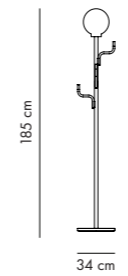

CANDY LITTLE SQUARE L

DESIGN Maria Gustavsson
 MATERIAL Globe in opaline glass, Body in powder-coated steel.
 DIMENSIONS L28 x D29 x H28 cm, Glass globe Ø16 cm.
 PACKAGING L39 x D29x H21 cm
 NET WEIGHT 3,5 Kg
 VERSIONS Hard wired. Can be mounted in any direction.
 SOCKET E14. Bulb in not included, we recommend LED Light source E14, warm/white.
 CERTIFICATION/IP CE / IP20
 CABLE NO. If you like with cable add EXTRAS. Textil woven cord length 230 cm.

CANDY LITTLE CIRCLE 360 L

DESIGN Maria Gustavsson
 MATERIAL Globe in opaline glass, Body in powder-coated steel.
 DIMENSIONS L28 x D29 x H28 cm, Glass globe Ø22 cm.
 PACKAGING L39 x D29x H21 cm
 NET WEIGHT 2,5 Kg
 VERSIONS Hard wired. Can be mounted in any direction.
 SOCKET E14. Bulb in not included, we recommend LED Light source E14, warm/white.
 CERTIFICATION/IP CE / IP20
 CABLE NO. If you like with cable add EXTRAS. Textil woven cord length 230 cm.

PICK YOUR RECYCLED PLASTIC BODY

PLUTO BIG pendent

BIG DARLING Floor lamp & hanger

LITTLE DARLING table lamp

DESIGN Maria Gustavsson
 MATERIAL Leather, Opal Globe, Metal, Switch, Textile overlay cable, Cork.
 DIMENSIONS L35 x D22 x H47 cm
 PACKAGING L42 x D28 x H 40 cm
 NET WEIGHT 7 Kg
 VERSIONS Table lamp
 SOCKET E14. Bulb in not included, we recommend LED Light source E14, warm/white.
 CERTIFICATION/IP CE / IP20
 CABLE Textil woven cord length 250 cm.

BIG DARLING floor lamp & hanger

DESIGN Maria Gustavsson
 MATERIAL Metal, Brass, Opal Globe, Dimmer.
 DIMENSIONS Base Ø34, H185 cm. Glass globe Ø22
 PACKAGING L168 x D38 x H28cm
 NET WEIGHT 15 Kg
 VERSIONS Floor lamp with brass hanger.
 SOCKET E27. Bulb included, we recommend LED Light source E27, warm/white.
 CERTIFICATION/IP CE / IP20
 CABLE Cord length 250 cm. Dimmer.