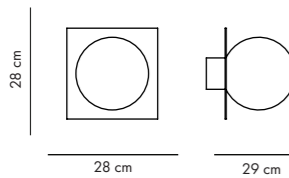

CANDY LITTLE SQUARE L