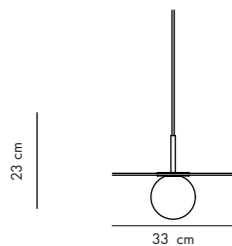

PICK YOUR RECYCLED PLASTIC BODY